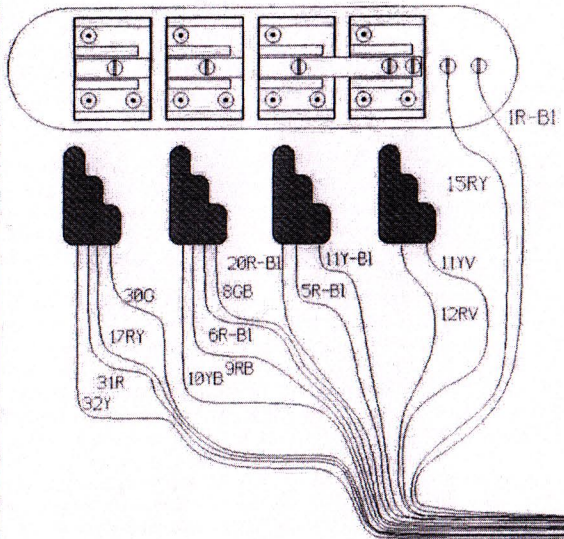

L14631K

LINCOLN

# C1VB-14631B 61 ELEC WINDOW, LH SIDE (15469.062)

07/01/14

All Models with Power Windows

## LH Window Switch

LH Front Ash Tray Lt

LH Front Courtesy Lt

LH Front Door Lock Warning Sw

Connect to C1VB-14630B RH Front Window Harness

Connect to C1VB-14632K RH Rear Window Harness

Connect to C1VB-14A005A Main Body Harness

Connect to C1VB-14633N LH Rear Window Harness

LH Front Courtesy Light Sw

Electric Window Motor (LH Front)

Color Key:  
 B - Black    R - Red  
 BI - Blue    V - Violet  
 Br - Brown   W - White  
 G - Green    Y - Yellow  
 Example: 4R-BI = Wire #4 Red with Blue Stripes.  
 ---- Wires not included with main wiring. Indicates information only.