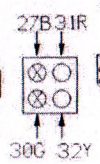

## LH Window Switch

LH Front Ash Tray Lt

LH Front Courtesy Lt

LH Front Door Lock Warning Sw

Connect to C1VB-14630B RH Front Window Harness

Connect to C1VB-14632K RH Rear Window Harness

Connect to C1VB-14A005A Main Body Harness

Connect to C1VB-14633N LH Rear Window Harness

LH Front Courtesy Light Sw

Electric Window Motor (LH Front)

Color Key:  
 B - Black    R - Red  
 BI - Blue    V - Violet  
 Br - Brown   W - White  
 G - Green    Y - Yellow  
 Example: 4R-BI = Wire #4 Red with Blue Stripes.  
 ---- Wires not included with main wiring. Indicates information only.