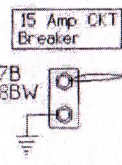

LH Window Switch