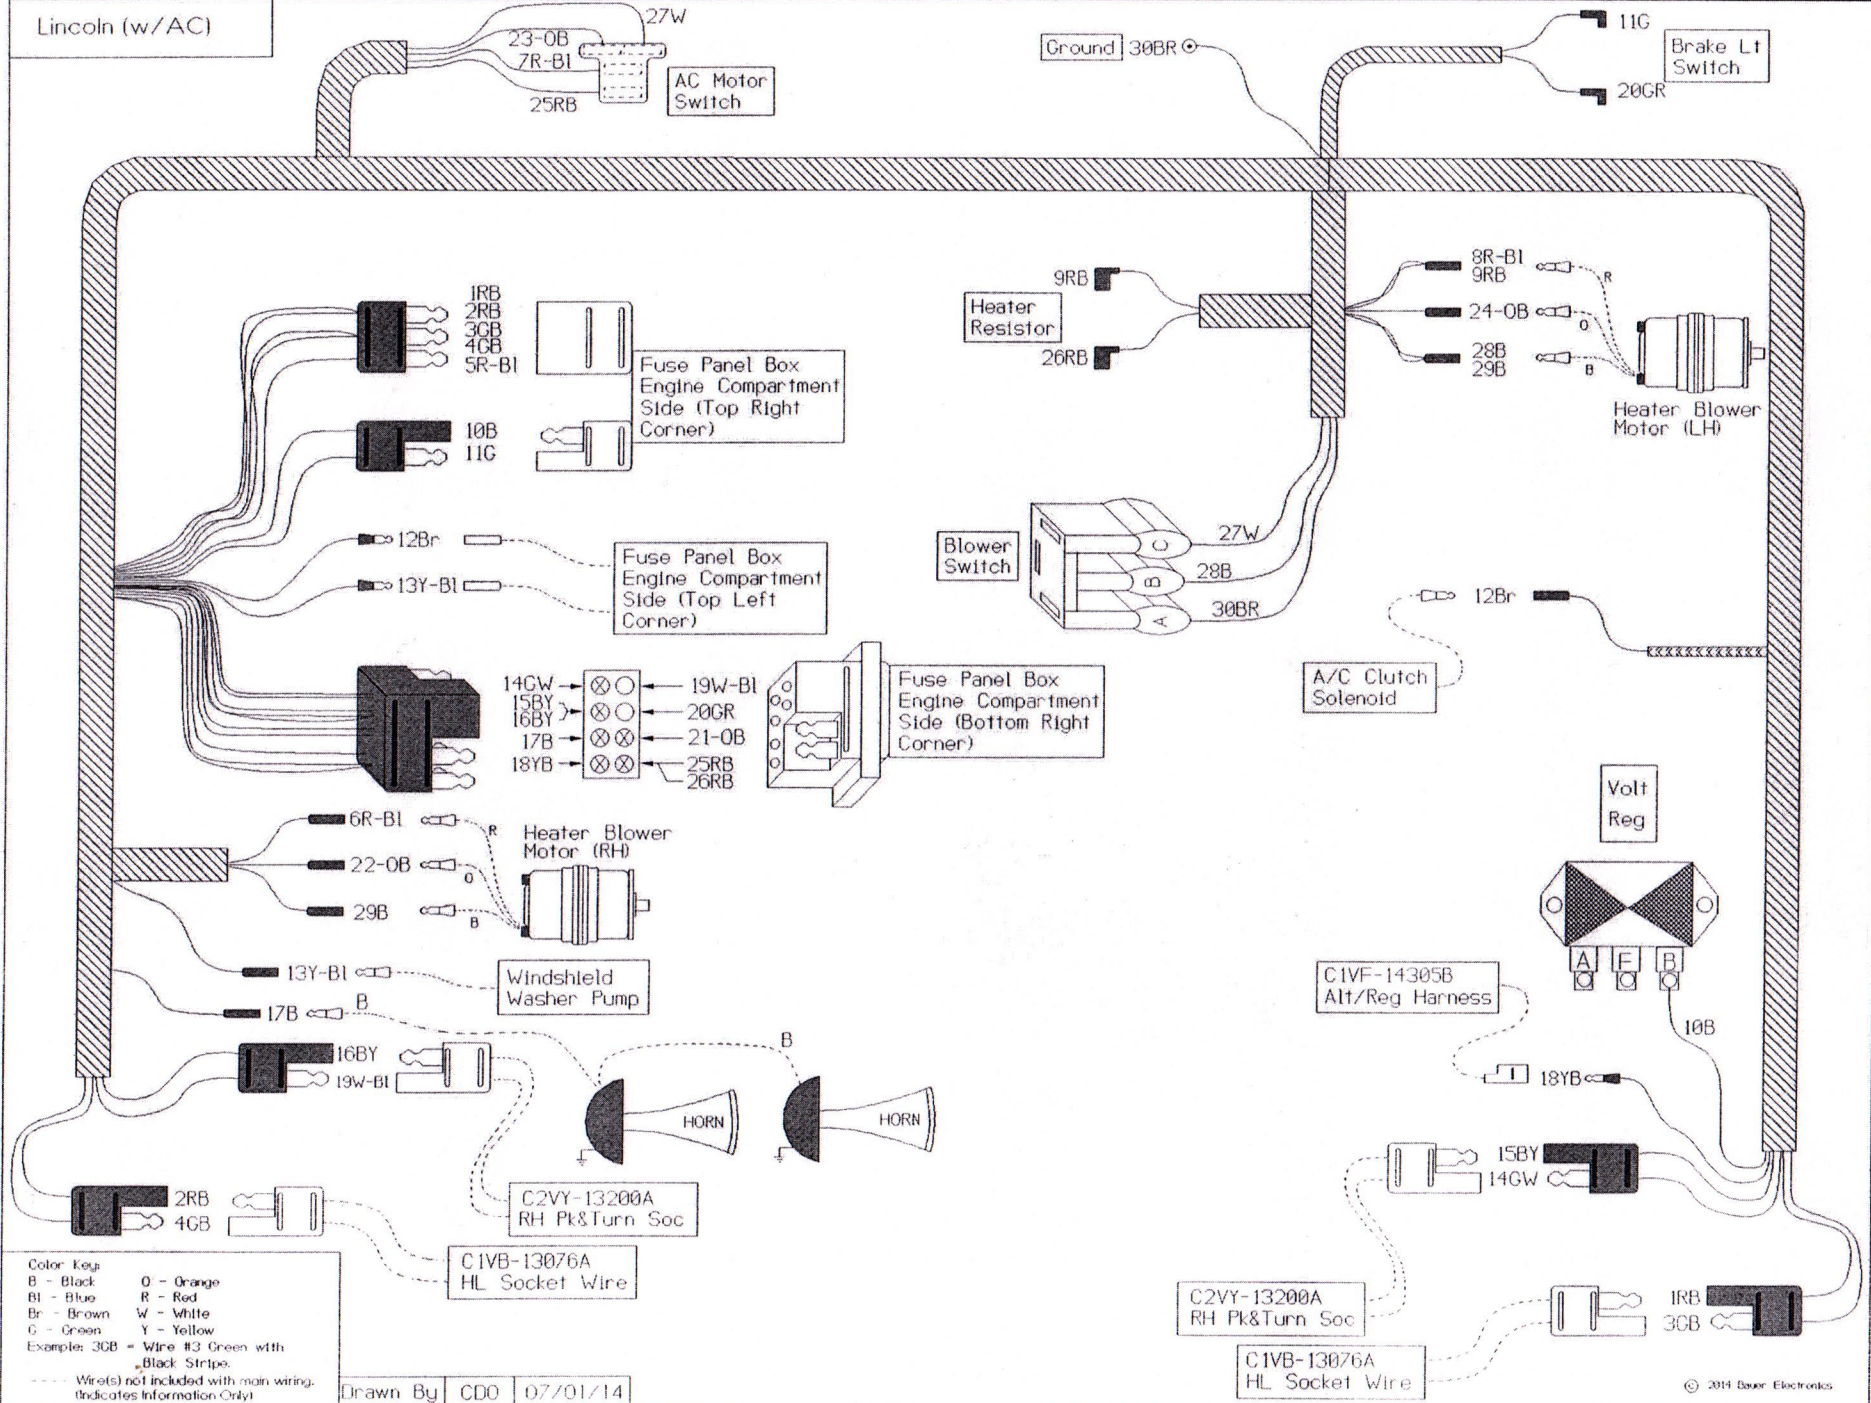

Lincoln (w/AC)

Color Key:
 B - Black O - Orange
 BI - Blue R - Red
 Br - Brown W - White
 C - Green Y - Yellow
 Example: 3GB = Wire #3 Green with Black Stripes.
 - - - - - Wires not included with main wiring. Indicates Information Only.

Drawn By CD0 07/01/14