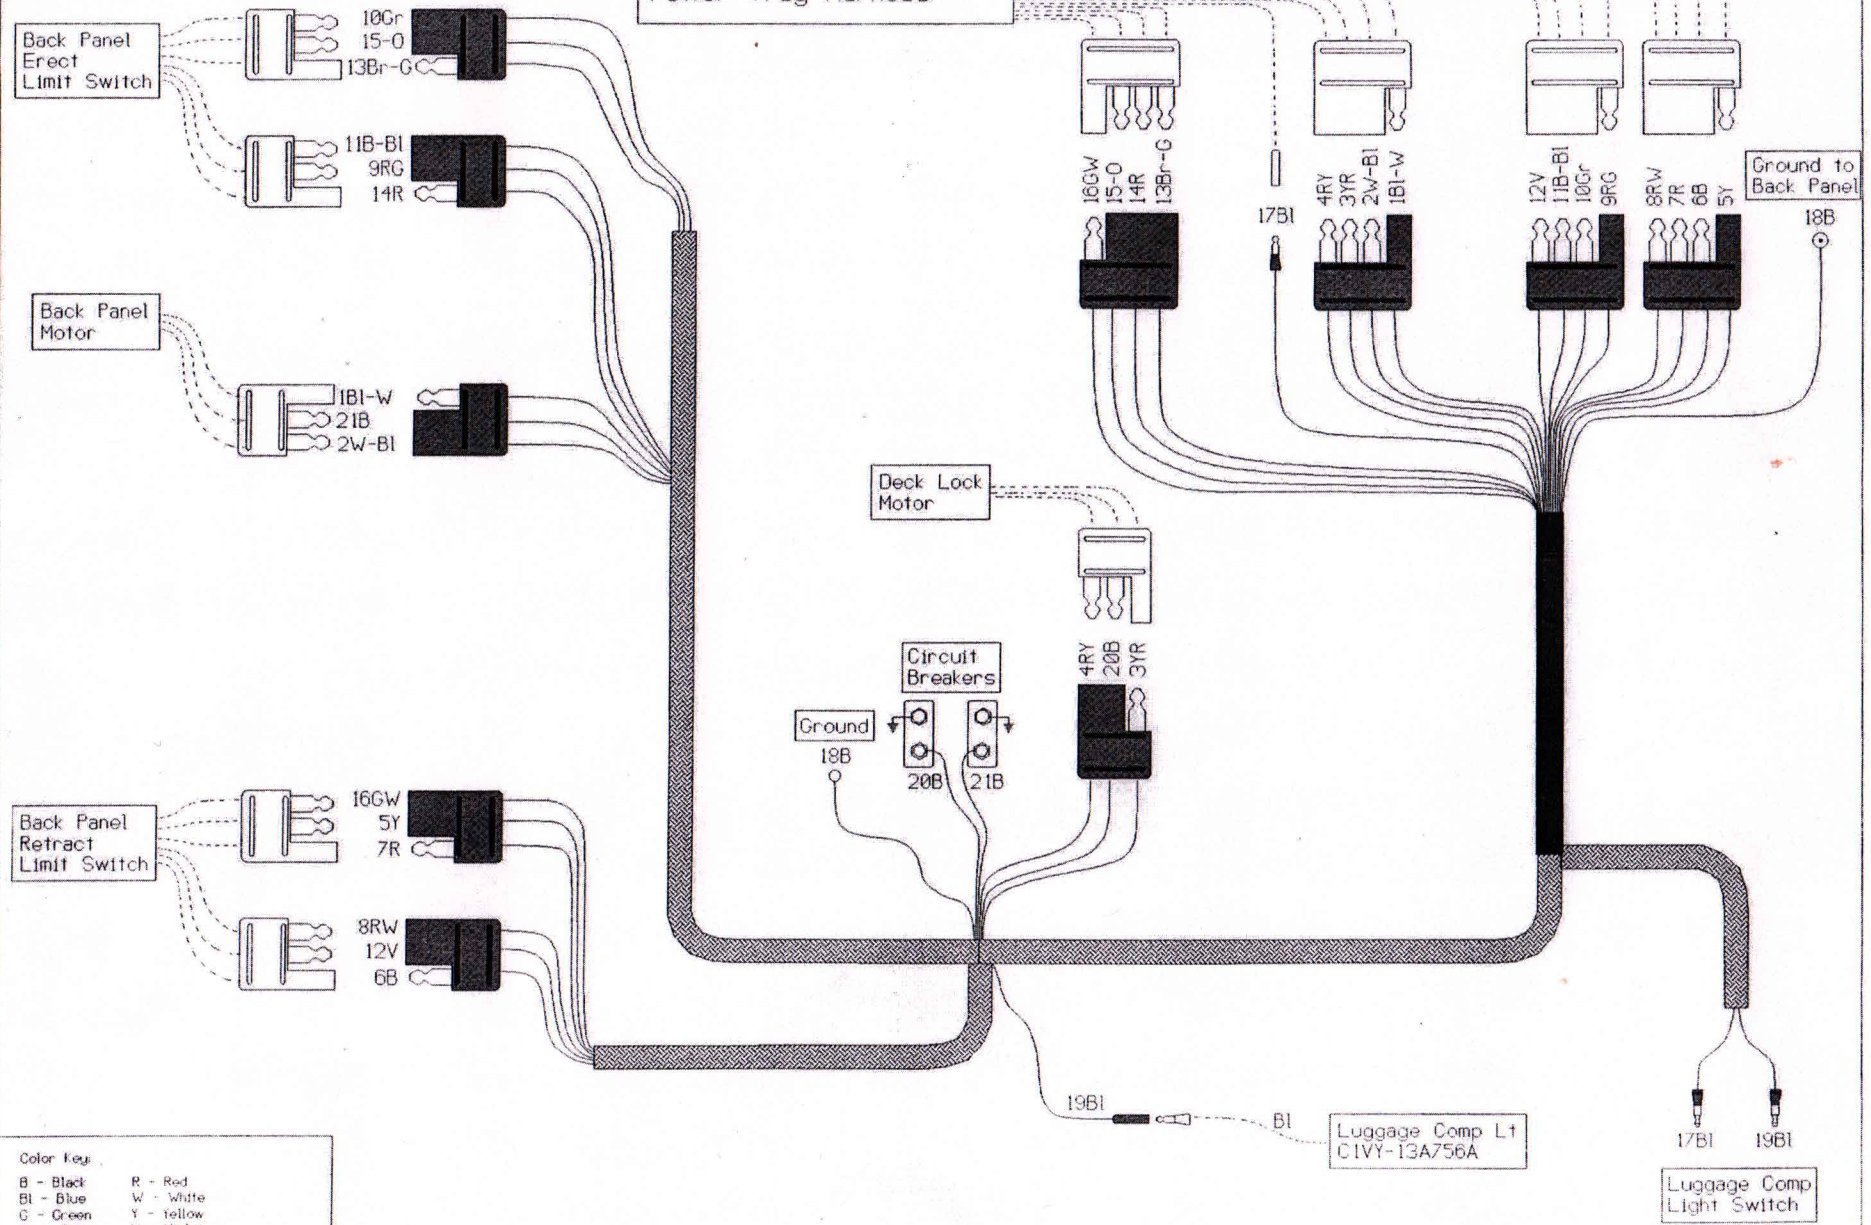

L14276K

LINCOLN

C1VB-14276A 61 LUGGAGE COMPARTMENT WIRE (5665)

03/10/14

Lincoln Convert Only

Connect to C1VY-15A659A Power Tray Harness

Color Key:

B - Black	R - Red
Bl - Blue	W - White
G - Green	Y - Yellow
Gr - Gray	V - Violet

Example: 2W-BI = Wire #2 White with Blue Strips.

---- Wires not included with main wiring. (Indicates information only)

Drawn By: CDD 03/10/14