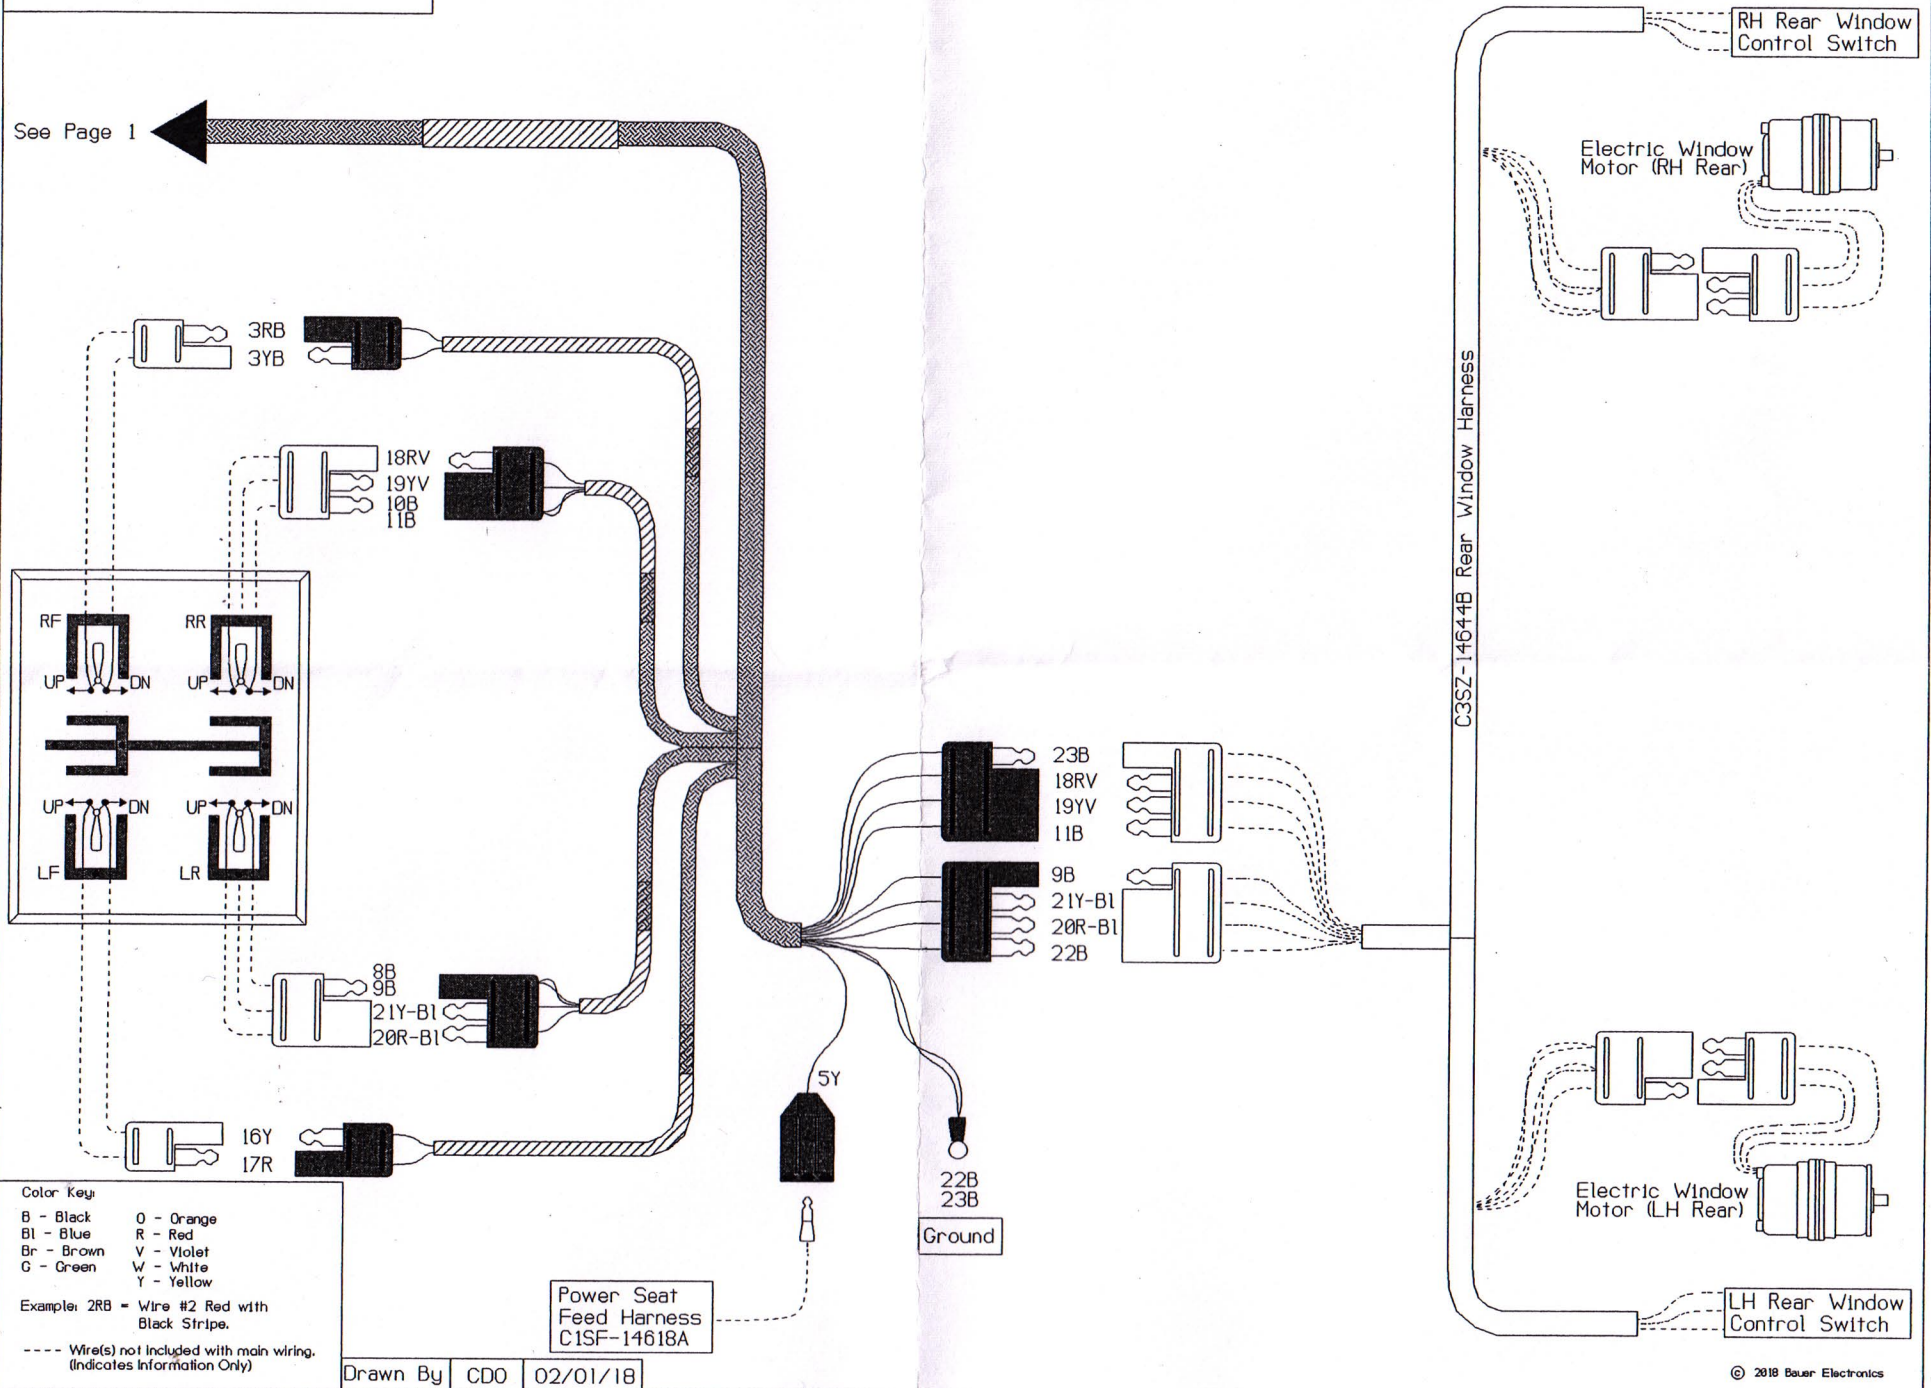

Connect to fuse panel

C3SZ-14405A Body Harness

Window Regulator Safety Relay

Top Control Switch

Electric Window Motor (RH Front)

Electric Window Motor (LH Front)

- Color Key:
- | | |
|------------|------------|
| B - Black | O - Orange |
| BL - Blue | R - Red |
| Br - Brown | V - Violet |
| G - Green | W - White |
| | Y - Yellow |
- Example: 2RB = Wire #2 Red with Black Stripe.

--- Wire(s) not included with main wiring. (Indicates Information Only)

Drawn By CDO 02/01/18

See Page 1

Drawn By CD0 02/01/18