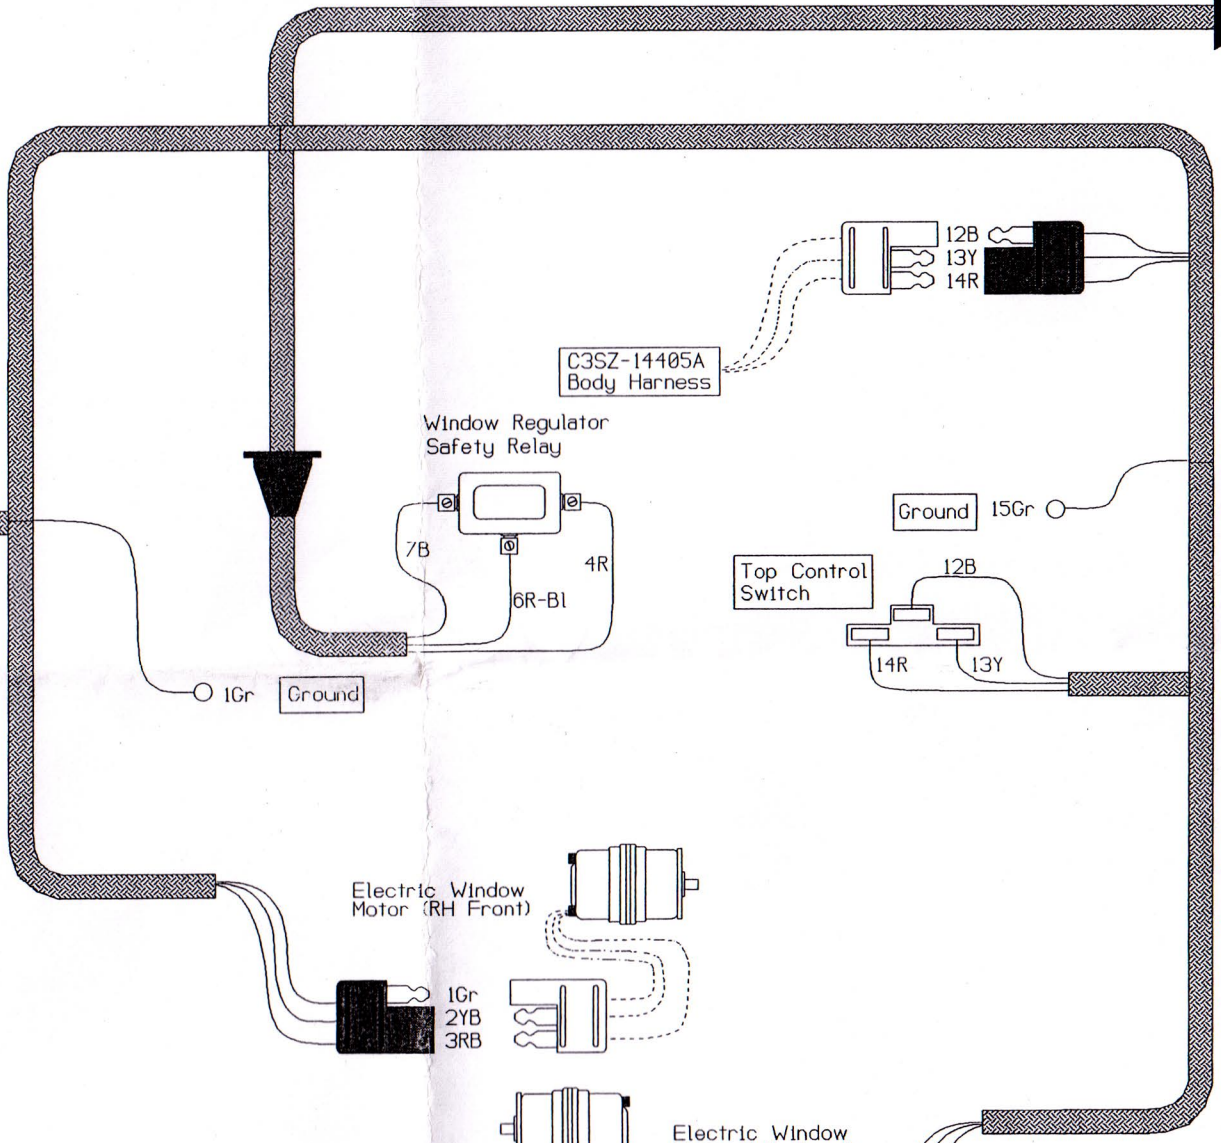

Connect to fuse panel

C3SZ-14405A Body Harness

Window Regulator Safety Relay

Top Control Switch

Electric Window Motor (RH Front)

Electric Window Motor (LH Front)

- Color Key:
- | | |
|------------|------------|
| B - Black | O - Orange |
| BL - Blue | R - Red |
| Br - Brown | V - Violet |
| G - Green | W - White |
| | Y - Yellow |
- Example: 2RB = Wire #2 Red with Black Stripe.

--- Wire(s) not included with main wiring. (Indicates Information Only)

Drawn By CDO 02/01/18

See Page 1

Drawn By CD0 02/01/18