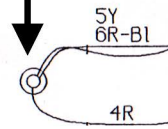

Connect to fuse panel

C3SZ-14405A Body Harness

Window Regulator Safety Relay

Top Control Switch

Electric Window Motor (RH Front)

Electric Window Motor (LH Front)

- Color Key:
- | | |
|------------|------------|
| B - Black | O - Orange |
| BL - Blue | R - Red |
| Br - Brown | V - Violet |
| G - Green | W - White |
| | Y - Yellow |
- Example: 2RB = Wire #2 Red with Black Stripe.

--- Wire(s) not included with main wiring. (Indicates Information Only)

Drawn By CDO 02/01/18

See Page 1

Drawn By CD0 02/01/18